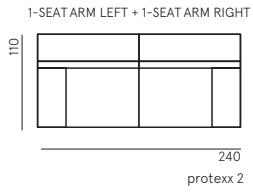

DIMENSIONS

total height	79 cm
seat height	42 cm
seat depth	63 cm
arm height	57 cm
arm width	25 cm

MADE IN EUROPE

ELEMENTS

FÉST

CLAY SOFA

MOST POPULAR COMPOSITIONS

MODULAR COMPOSITIONS

Longchair S-L + 1,5-seat arm R in Silent 126 Copper

1,5-seat arm L + 1,5-seat arm R in Sydney 22 Beige

1,5-seat no arms in Juke Lilac

1,5-seat arm L + corner + 1,5-seat arm R in Sydney 22 Beige

1,5-seat arm L + longchair L-R in Coda 2 - 962