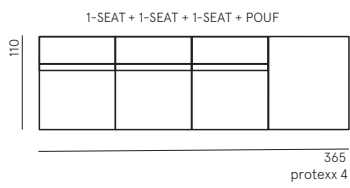

DIMENSIONS

total height	79 cm
seat height	42 cm
seat depth	63 cm
arm height	57 cm
arm width	25 cm

MADE IN EUROPE

ELEMENTS

FÉST

CLAY SOFA

MOST POPULAR COMPOSITIONS

MODULAR COMPOSITIONS

Longchair S-L + 1,5-seat arm R in Silent 126 Copper

1,5-seat arm L + 1,5-seat arm R in Sydney 22 Beige

1,5-seat no arms in Juke Lilac

1,5-seat arm L + corner + 1,5-seat arm R in Sydney 22 Beige

1,5-seat arm L + longchair L-R in Coda 2 - 962