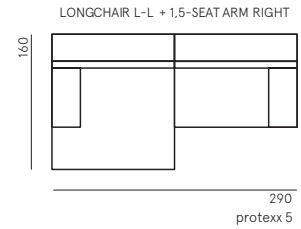

DIMENSIONS

total height	79 cm
seat height	42 cm
seat depth	63 cm
arm height	57 cm
arm width	25 cm

MADE IN EUROPE

ELEMENTS

FÉST

CLAY SOFA

MOST POPULAR COMPOSITIONS

MODULAR COMPOSITIONS

Longchair S-L + 1,5-seat arm R in Silent 126 Copper

1,5-seat arm L + 1,5-seat arm R in Sydney 22 Beige

1,5-seat no arms in Juke Lilac

1,5-seat arm L + corner + 1,5-seat arm R in Sydney 22 Beige

1,5-seat arm L + longchair L-R in Coda 2 - 962