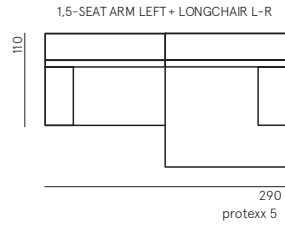

DIMENSIONS

total height	79 cm
seat height	42 cm
seat depth	63 cm
arm height	57 cm
arm width	25 cm

MADE IN EUROPE

ELEMENTS

FÉST

CLAY SOFA

MOST POPULAR COMPOSITIONS

MODULAR COMPOSITIONS

Longchair S-L + 1,5-seat arm R in Silent 126 Copper

1,5-seat arm L + 1,5-seat arm R in Sydney 22 Beige

1,5-seat no arms in Juke Lilac

1,5-seat arm L + corner + 1,5-seat arm R in Sydney 22 Beige

1,5-seat arm L + longchair L-R in Coda 2 - 962