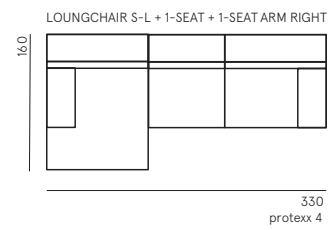

DIMENSIONS

total height	79 cm
seat height	42 cm
seat depth	63 cm
arm height	57 cm
arm width	25 cm

MADE IN EUROPE

ELEMENTS

FÉST

CLAY SOFA

MOST POPULAR COMPOSITIONS

MODULAR COMPOSITIONS

Longchair S-L + 1,5-seat arm R in Silent 126 Copper

1,5-seat arm L + 1,5-seat arm R in Sydney 22 Beige

1,5-seat no arms in Juke Lilac

1,5-seat arm L + corner + 1,5-seat arm R in Sydney 22 Beige

1,5-seat arm L + longchair L-R in Coda 2 - 962