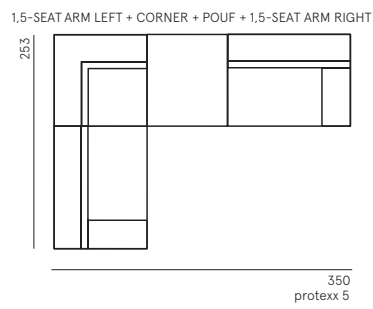

DIMENSIONS

total height	79 cm
seat height	42 cm
seat depth	63 cm
arm height	57 cm
arm width	25 cm

MADE IN EUROPE

ELEMENTS

FÉST

CLAY SOFA

MOST POPULAR COMPOSITIONS

MODULAR COMPOSITIONS