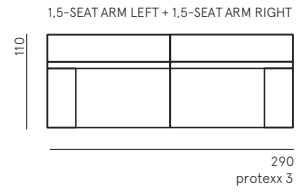

DIMENSIONS

total height	79 cm
seat height	42 cm
seat depth	63 cm
arm height	57 cm
arm width	25 cm

MADE IN EUROPE

ELEMENTS

FÉST

CLAY SOFA

MOST POPULAR COMPOSITIONS

MODULAR COMPOSITIONS