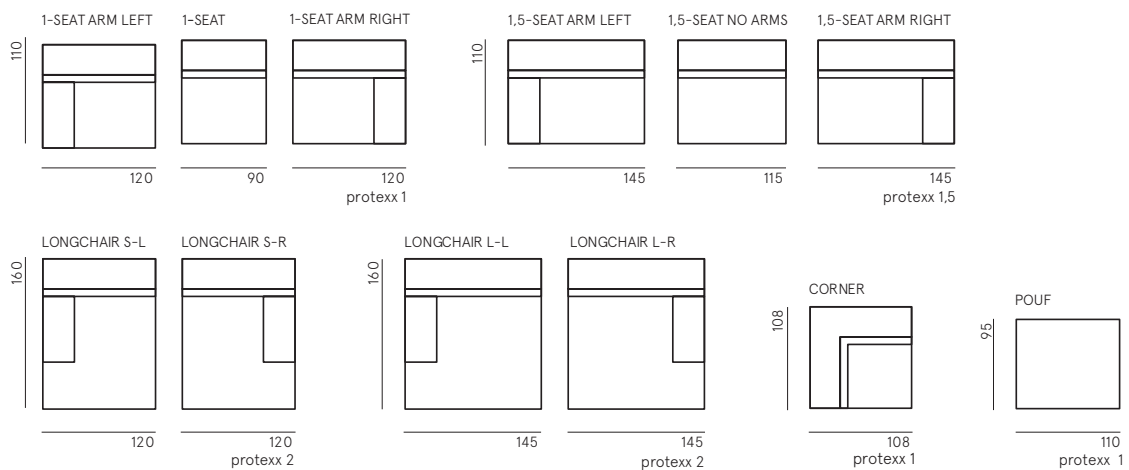

FÉST

CLAY SOFA

CONSTRUCTION

body	beech wood / hard board / wooden slats / nosag suspension
seat cushion	cold foam HR 3032 covered with feathers and silicon fibres
back cushion	cold foam with feathers and silicon fibres
legs	plastic - black
connection	easy coupling system
upholstery	FEST fabrics / KVADRAT selection / FEST leather
sofa on photo	1,5 seat arm left / divan arm right / Royal - 160 Magnolia

DIMENSIONS

total height	79 cm
seat height	42 cm
seat depth	63 cm
arm height	57 cm
arm width	25 cm

MADE IN EUROPE

ELEMENTS

FÉST

CLAY SOFA

MOST POPULAR COMPOSITIONS

MODULAR COMPOSITIONS