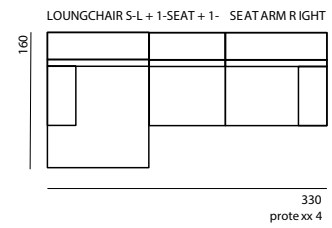

DIMENSIONS

total height	79 cm
seat height	42 cm
seat depth	63 cm
arm height	57 cm
arm width	25 cm

MADE IN EUROPE

ELEMENTS

FÉST

CLAY SOFA

Longchair S-L + 1,5-seat arm R in Silent 126 Copper

1,5-seat arm L + 1,5-seat arm R in Sydney 22 Beige