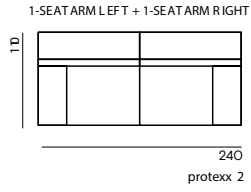

DIMENSIONS

total height	79 cm
seat height	42 cm
seat depth	63 cm
arm height	57 cm
arm width	25 cm

MADE IN EUROPE

ELEMENTS

FÉST

CLAY SOFA

Longchair S-L + 1,5-seat arm R in Silent 126 Copper

1,5-seat arm L + 1,5-seat arm R in Sydney 22 Beige