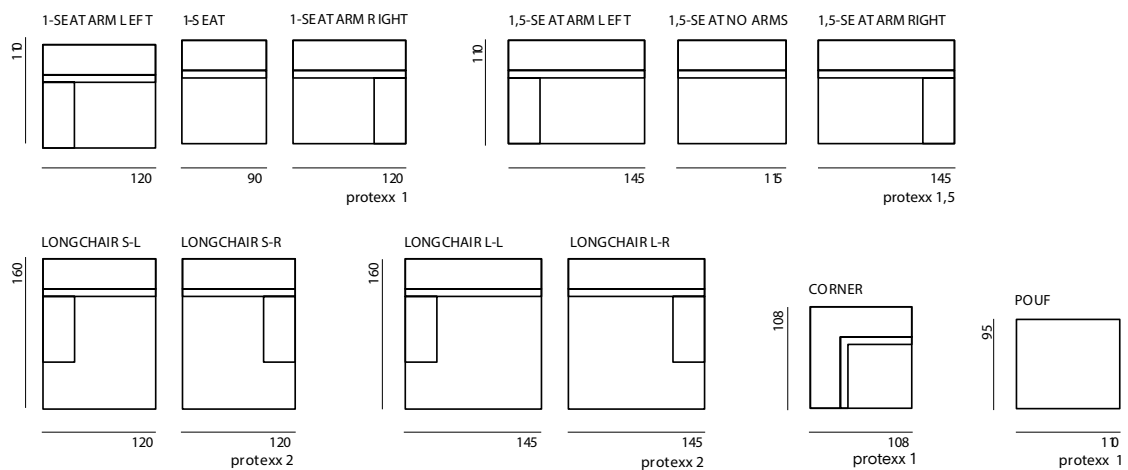

FÉST

CLAY SOFA

CONSTRUCTION

body	beech wood / hard board / wooden slats / nosag suspension
seat cushion	cold foam HR 3032 covered with feathers and silicon fibres
back cushion	cold foam with feathers and silicon fibres
legs	plastic - black
connection	easy coupling system
upholstery	FEST fabrics / KVADRAT selection / FEST leather
sofa on photo	1,5 seat arm left / divan arm right / Juke - 70 Lilac

DIMENSIONS

total height	79 cm
seat height	42 cm
seat depth	63 cm
arm height	57 cm
arm width	25 cm

MADE IN EUROPE

ELEMENTS

FÉST

CLAY SOFA

Longchair S-L + 1,5-seat arm R in Silent 126 Copper

1,5-seat arm L + 1,5-seat arm R in Sydney 22 Beige