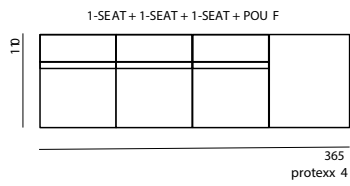

DIMENSIONS

total height	79 cm
seat height	42 cm
seat depth	63 cm
arm height	57 cm
arm width	25 cm

MADE IN EUROPE

ELEMENTS

FÉST

CLAY SOFA

Longchair S-L + 1,5-seat arm R in Silent 126 Copper

1,5-seat arm L + 1,5-seat arm R in Sydney 22 Beige