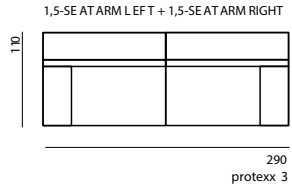

DIMENSIONS

total height	79 cm
seat height	42 cm
seat depth	63 cm
arm height	57 cm
arm width	25 cm

MADE IN EUROPE

ELEMENTS

FÉST

CLAY SOFA

Longchair S-L + 1,5-seat arm R in Silent 126 Copper

1,5-seat arm L + 1,5-seat arm R in Sydney 22 Beige