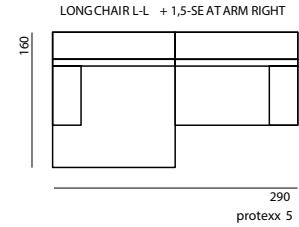

DIMENSIONS

total height	79 cm
seat height	42 cm
seat depth	63 cm
arm height	57 cm
arm width	25 cm

MADE IN EUROPE

ELEMENTS

FÉST

CLAY SOFA

Longchair S-L + 1,5-seat arm R in Silent 126 Copper

1,5-seat arm L + 1,5-seat arm R in Sydney 22 Beige