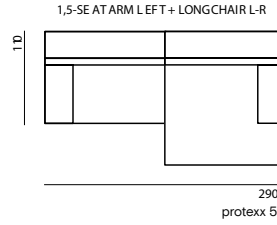

DIMENSIONS

total height	79 cm
seat height	42 cm
seat depth	63 cm
arm height	57 cm
arm width	25 cm

MADE IN EUROPE

ELEMENTS

FÉST

CLAY SOFA

Longchair S-L + 1,5-seat arm R in Silent 126 Copper

1,5-seat arm L + 1,5-seat arm R in Sydney 22 Beige