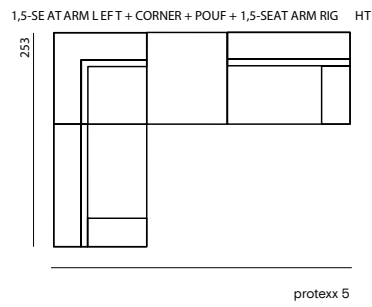

DIMENSIONS

total height	79 cm
seat height	42 cm
seat depth	63 cm
arm height	57 cm
arm width	25 cm

MADE IN EUROPE

ELEMENTS

FÉST

CLAY SOFA

Longchair S-L + 1,5-seat arm R in Silent 126 Copper

1,5-seat arm L + 1,5-seat arm R in Sydney 22 Beige