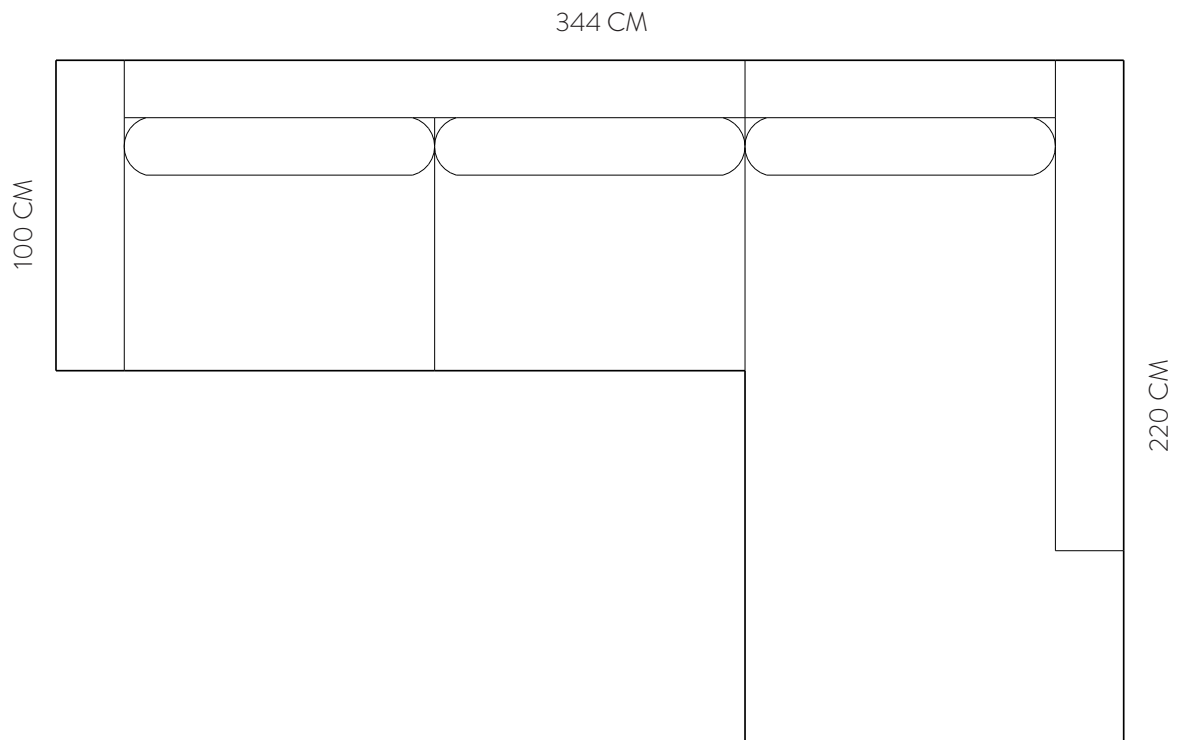

SOFA OTIS

LOFT INTERIOR DEPARTMENT
INTERIEURADVIES | STYLINGADVIES | VERFADVIES
Wij maken graag een afspraak voor advies
LOFT ARNHEM heeft een grote MEUBELAFDELING en ervaren stylistes die graag meedenken!
Bel of mail voor een afspraak: 026-7200800 of interior@loftloft.nl

WEVERSTRAAT 39, 6811 EM ARNHEM