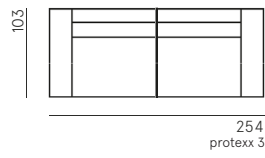

DIMENSIONS

total height	71 cm
seat height	43 cm
seat depth	62 cm
arm height	55 cm
arm width	21 cm

MADE IN EUROPE

ELEMENTS

FÉST

EDGE SOFA

MOST POPULAR COMPOSITIONS

1-SEAT ARM LEFT + 1-SEAT ARM RIGHT

1,5-SEAT ARM LEFT + 1,5-SEAT ARM RIGHT

1,5-SEAT ARM LEFT + DIVIAN ARM RIGHT

DIVIAN ARM LEFT + 1,5-SEAT ARM LEFT

MODULAR COMPOSITIONS

2-SEAT NO ARMS + DIVIAN ARM RIGHT

2-SEAT ARM LEFT + POUF S + 2-SEAT ARM RIGHT