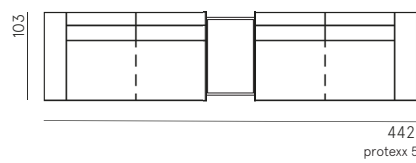

DIMENSIONS

total height	71 cm
seat height	43 cm
seat depth	62 cm
arm height	55 cm
arm width	21 cm

MADE IN EUROPE

ELEMENTS

FÉST

EDGE SOFA

MOST POPULAR COMPOSITIONS

1-SEAT ARM LEFT + 1-SEAT ARM RIGHT

1,5-SEAT ARM LEFT + 1,5-SEAT ARM RIGHT

1,5-SEAT ARM LEFT + DIVIAN ARM RIGHT

DIVIAN ARM LEFT + 1,5-SEAT ARM LEFT

MODULAR COMPOSITIONS

2-SEAT NO ARMS + DIVIAN ARM RIGHT

2-SEAT ARM LEFT + POUF S + 2-SEAT ARM RIGHT

2-SEAT ARM LEFT + CORNER + 2-SEAT ARM RIGHT

1-seat arm L + pouf S + 1,5-seat arm R in Juke Copper - 126

1,5-seat arm L + 1,5-seat arm R in Dusk Nature - 01

1-seat arm L + 2x 1-seat no arms in Sydney Beige - 22