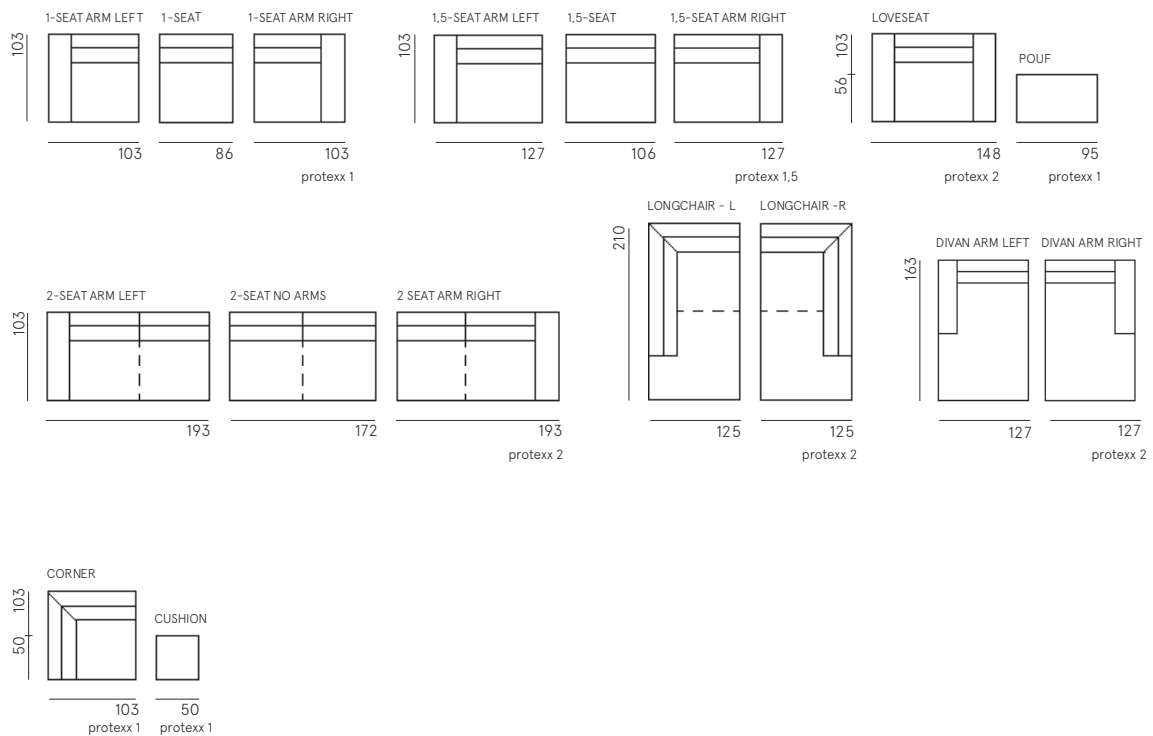

FÉST

EDGE SOFA

CONSTRUCTION

body	beech wood / hard board / wooden slats / nosag suspension
seat cushion	cold foam HR 3032 covered with dacron cotton 400 g/m ²
back cushion	polyester foam T18 covered with dacron cotton 300 g/m ²
legs	plastic - black
connection	easy coupling system
upholstery	FEST fabrics / KVADRAT selection / FEST leather
sofa on photo	1,5 seat arm left / 1,5 seat arm right / Polvere - 21 Beige

DIMENSIONS

total height	71 cm
seat height	43 cm
seat depth	62 cm
arm height	55 cm
arm width	21 cm

MADE IN EUROPE

ELEMENTS

FÉST

EDGE SOFA

MOST POPULAR COMPOSITIONS

1-SEAT ARM LEFT + 1-SEAT ARM RIGHT

1,5-SEAT ARM LEFT + 1,5-SEAT ARM RIGHT

1,5-SEAT ARM LEFT + DIVIAN ARM RIGHT

DIVIAN ARM LEFT + 1,5-SEAT ARM LEFT

MODULAR COMPOSITIONS

2-SEAT NO ARMS + DIVIAN ARM RIGHT

2-SEAT ARM LEFT + POUF S + 2-SEAT ARM RIGHT