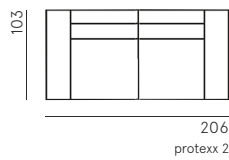

DIMENSIONS

total height	71 cm
seat height	43 cm
seat depth	62 cm
arm height	55 cm
arm width	21 cm

MADE IN EUROPE

ELEMENTS

FÉST

EDGE SOFA

MOST POPULAR COMPOSITIONS

1-SEAT ARM LEFT + 1-SEAT ARM RIGHT

1,5-SEAT ARM LEFT + 1,5-SEAT ARM RIGHT

1,5-SEAT ARM LEFT + DIVIAN ARM RIGHT

DIVIAN ARM LEFT + 1,5-SEAT ARM LEFT

MODULAR COMPOSITIONS

2-SEAT NO ARMS + DIVIAN ARM RIGHT

2-SEAT ARM LEFT + POUF S + 2-SEAT ARM RIGHT