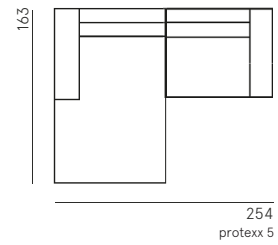

DIMENSIONS

total height	71 cm
seat height	43 cm
seat depth	62 cm
arm height	55 cm
arm width	21 cm

MADE IN EUROPE

ELEMENTS

FÉST

EDGE SOFA

MOST POPULAR COMPOSITIONS

1-SEAT ARM LEFT + 1-SEAT ARM RIGHT

1,5-SEAT ARM LEFT + 1,5-SEAT ARM RIGHT

1,5-SEAT ARM LEFT + DIVIAN ARM RIGHT

DIVIAN ARM LEFT + 1,5-SEAT ARM LEFT

MODULAR COMPOSITIONS

2-SEAT NO ARMS + DIVIAN ARM RIGHT

2-SEAT ARM LEFT + POUF S + 2-SEAT ARM RIGHT