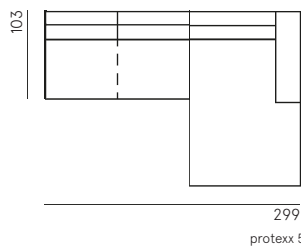

DIMENSIONS

total height	71 cm
seat height	43 cm
seat depth	62 cm
arm height	55 cm
arm width	21 cm

MADE IN EUROPE

ELEMENTS

FÉST

EDGE SOFA

MOST POPULAR COMPOSITIONS

1-SEAT ARM LEFT + 1-SEAT ARM RIGHT

1,5-SEAT ARM LEFT + 1,5-SEAT ARM RIGHT

1,5-SEAT ARM LEFT + DIVIAN ARM RIGHT

DIVIAN ARM LEFT + 1,5-SEAT ARM LEFT

MODULAR COMPOSITIONS

2-SEAT NO ARMS + DIVIAN ARM RIGHT

2-SEAT ARM LEFT + POUF S + 2-SEAT ARM RIGHT

2-SEAT ARM LEFT + CORNER + 2-SEAT ARM RIGHT

1-seat arm L + pouf S + 1,5-seat arm R in Juke Copper - 126

1,5-seat arm L + 1,5-seat arm R in Dusk Nature - 01

1-seat arm L + 2x 1-seat no arms in Sydney Beige - 22