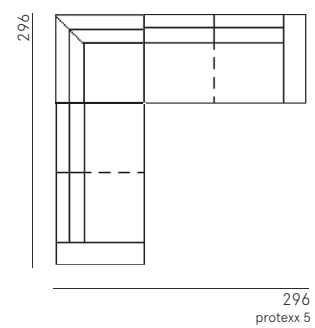

DIMENSIONS

total height	71 cm
seat height	43 cm
seat depth	62 cm
arm height	55 cm
arm width	21 cm

MADE IN EUROPE

ELEMENTS

FÉST

EDGE SOFA

MOST POPULAR COMPOSITIONS

1-SEAT ARM LEFT + 1-SEAT ARM RIGHT

1,5-SEAT ARM LEFT + 1,5-SEAT ARM RIGHT

1,5-SEAT ARM LEFT + DIVIAN ARM RIGHT

DIVIAN ARM LEFT + 1,5-SEAT ARM LEFT

MODULAR COMPOSITIONS

2-SEAT NO ARMS + DIVIAN ARM RIGHT

2-SEAT ARM LEFT + POUF S + 2-SEAT ARM RIGHT

2-SEAT ARM LEFT + CORNER + 2-SEAT ARM RIGHT

1-seat arm L + pouf S + 1,5-seat arm R in Juke Copper - 126

1,5-seat arm L + 1,5-seat arm R in Dusk Nature - 01

1-seat arm L + 2x 1-seat no arms in Sydney Beige - 22