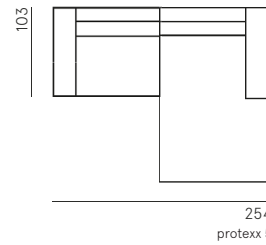

DIMENSIONS

total height	71 cm
seat height	43 cm
seat depth	62 cm
arm height	55 cm
arm width	21 cm

MADE IN EUROPE

ELEMENTS

FÉST

EDGE SOFA

MOST POPULAR COMPOSITIONS

1-SEAT ARM LEFT + 1-SEAT ARM RIGHT

1,5-SEAT ARM LEFT + 1,5-SEAT ARM RIGHT

1,5-SEAT ARM LEFT + DIVIAN ARM RIGHT

DIVIAN ARM LEFT + 1,5-SEAT ARM LEFT

MODULAR COMPOSITIONS

2-SEAT NO ARMS + DIVIAN ARM RIGHT

2-SEAT ARM LEFT + POUF S + 2-SEAT ARM RIGHT